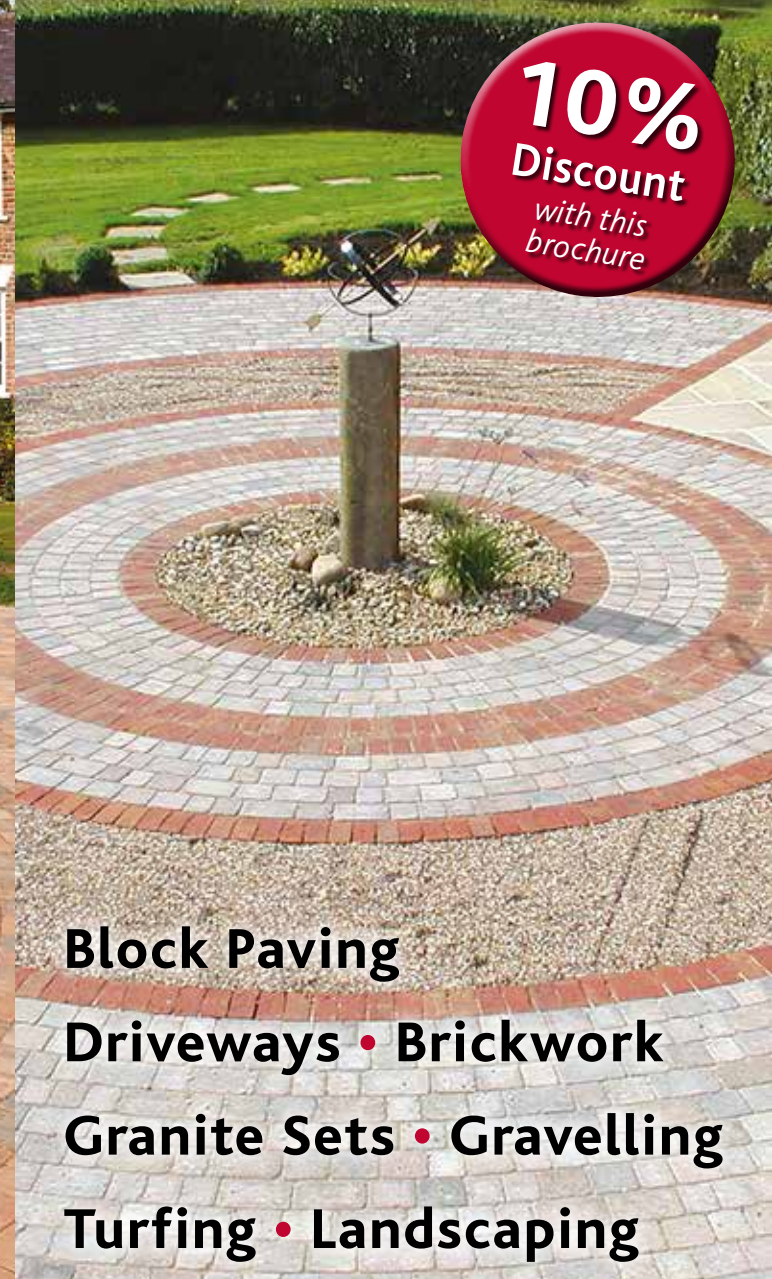

Payment on completion

Full public liability insurance

**Tel: 0118 969 6630**

South Drive • Sonning • Reading • RG4 6GB

**www.kspaving.co.uk**

**10% Discount**  
with this brochure

**Block Paving**

**Driveways • Brickwork**

**Granite Sets • Gravelling**

**Turfing • Landscaping**

Alpha Antique

Gravel

Standard Blocks

Fencing

Permeable Blocks

Block Paving